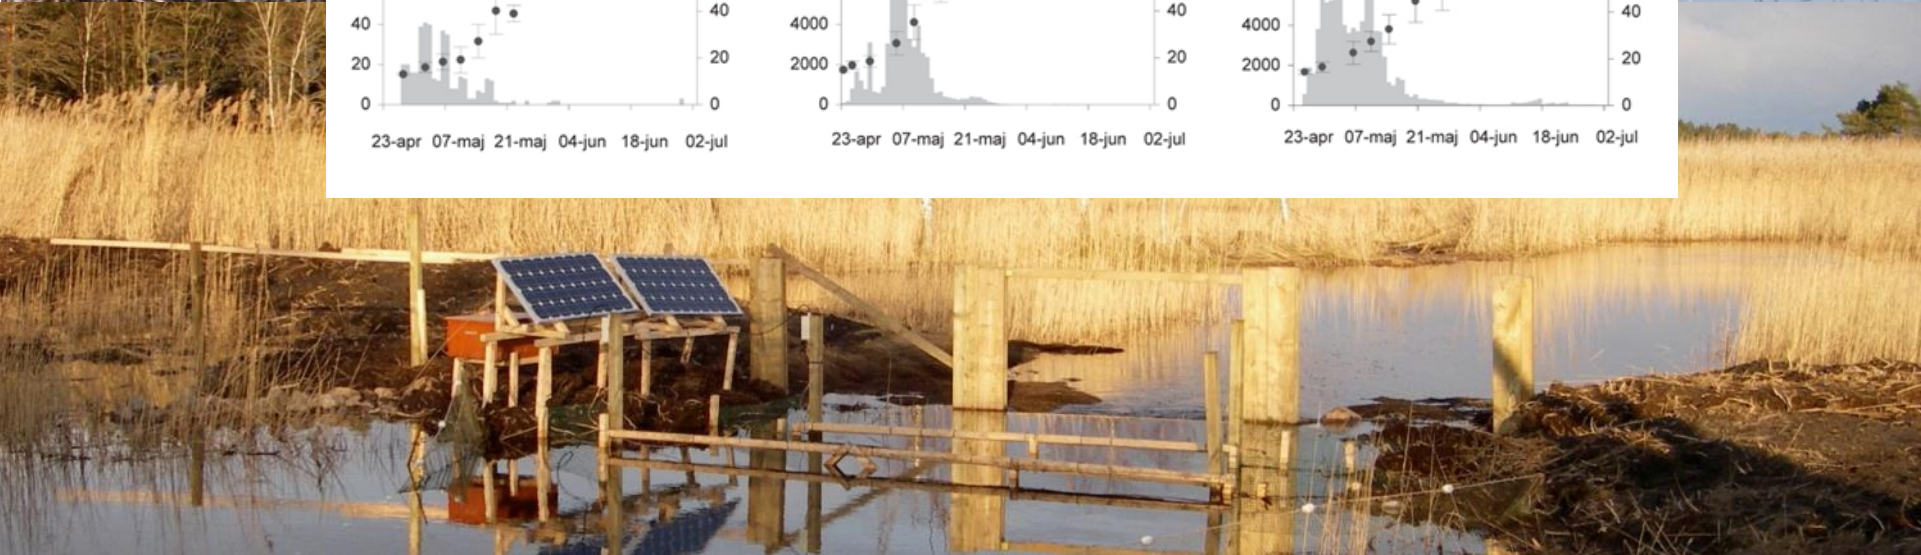

# Coastal adjacent wetlands

During 1880– 1980 the  
swedish state subsidised **7  
billion kronor** in funds to  
drain wetlands

# From 3000 to >100 000 fingerlings after restoration of a 3 hectar wetland!