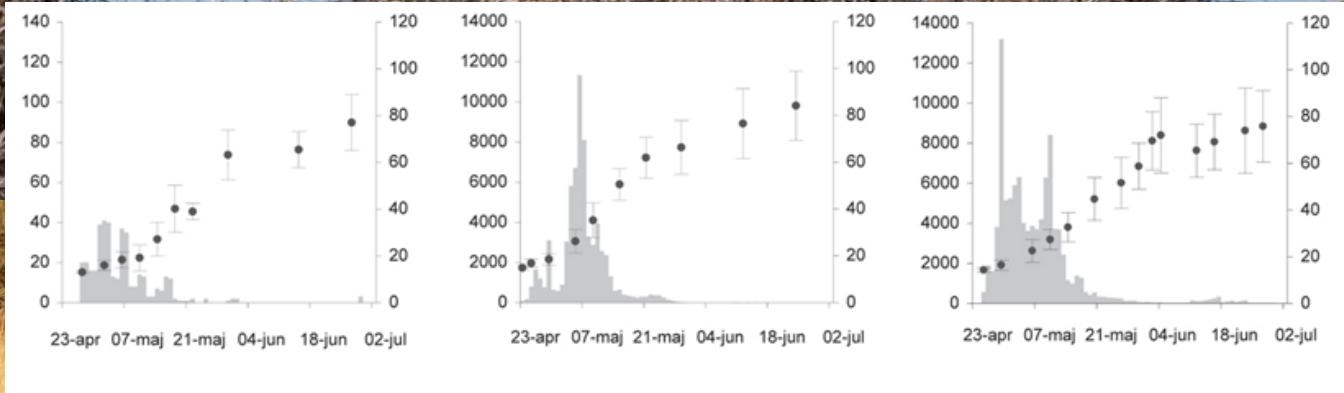

From 3000 to >100 000 fingerlings after restoration of a 3 hectar wetland!