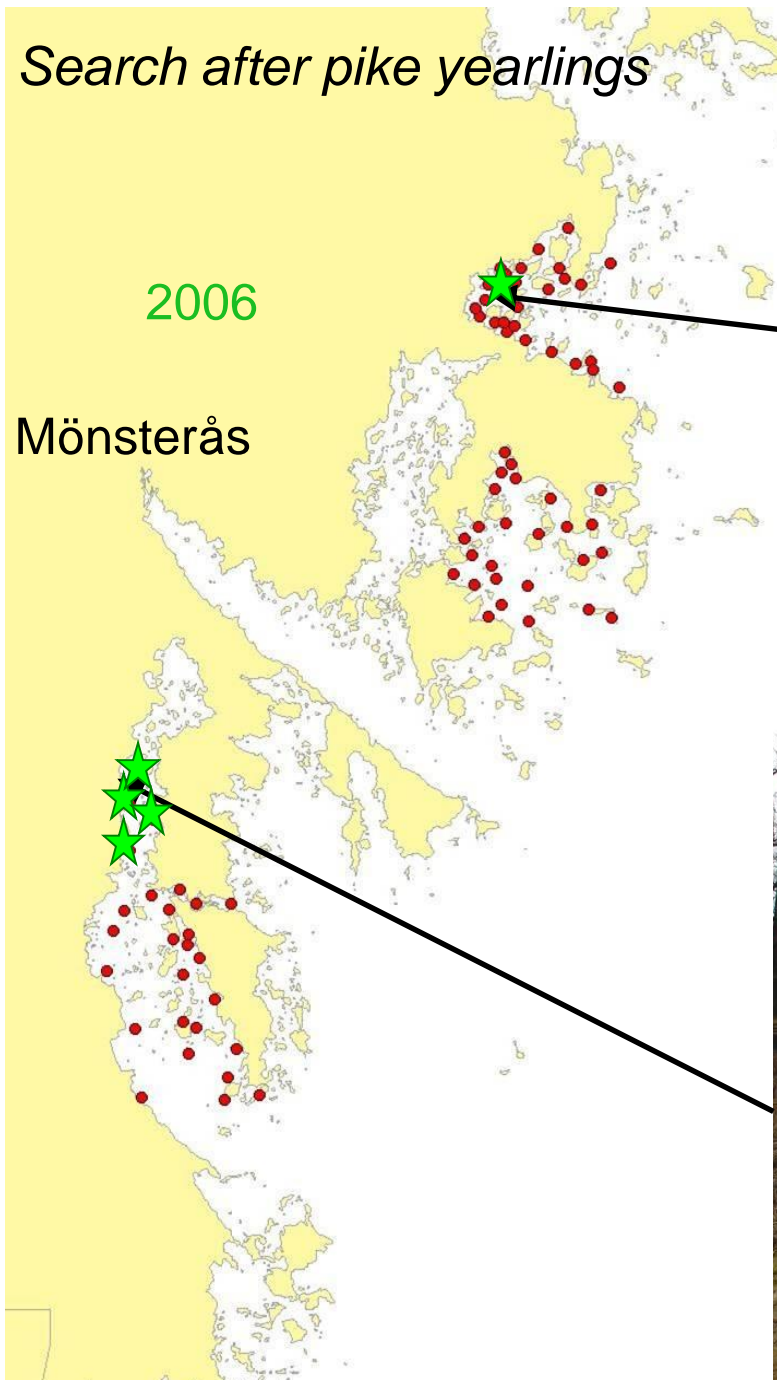

# Coastal adjacent wetlands

During 1880– 1980 the  
swedish state subsidised **7  
billion kronor** in funds to  
drain wetlands

# Search after pike yearlings

2006

Mönsterås

# From 3000 to >100 000 fingerlings after restoration of a 3 hectar wetland!

## Pike from Kalmarsund

- As an estimate about half of the Baltic pikes have origin from freshwater

Dela

Sjök

rikflöde

ntgränser

Hjältviks

Marholmen