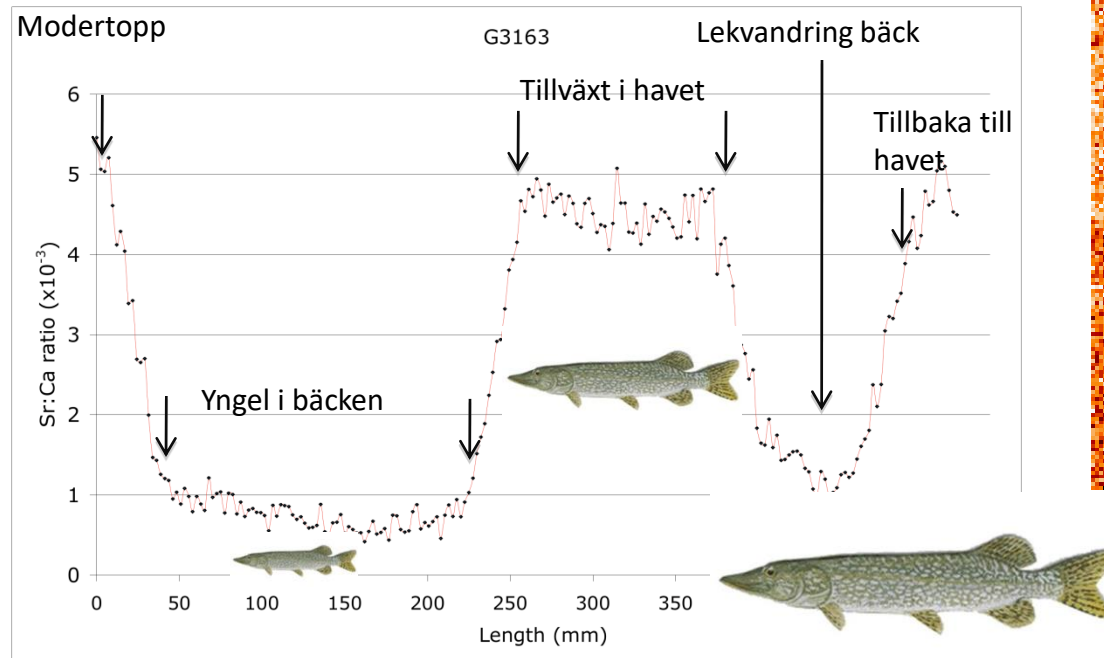

Pike from Kalmarsund

- As an estimate about half of the Baltic pikes have origin from freshwater